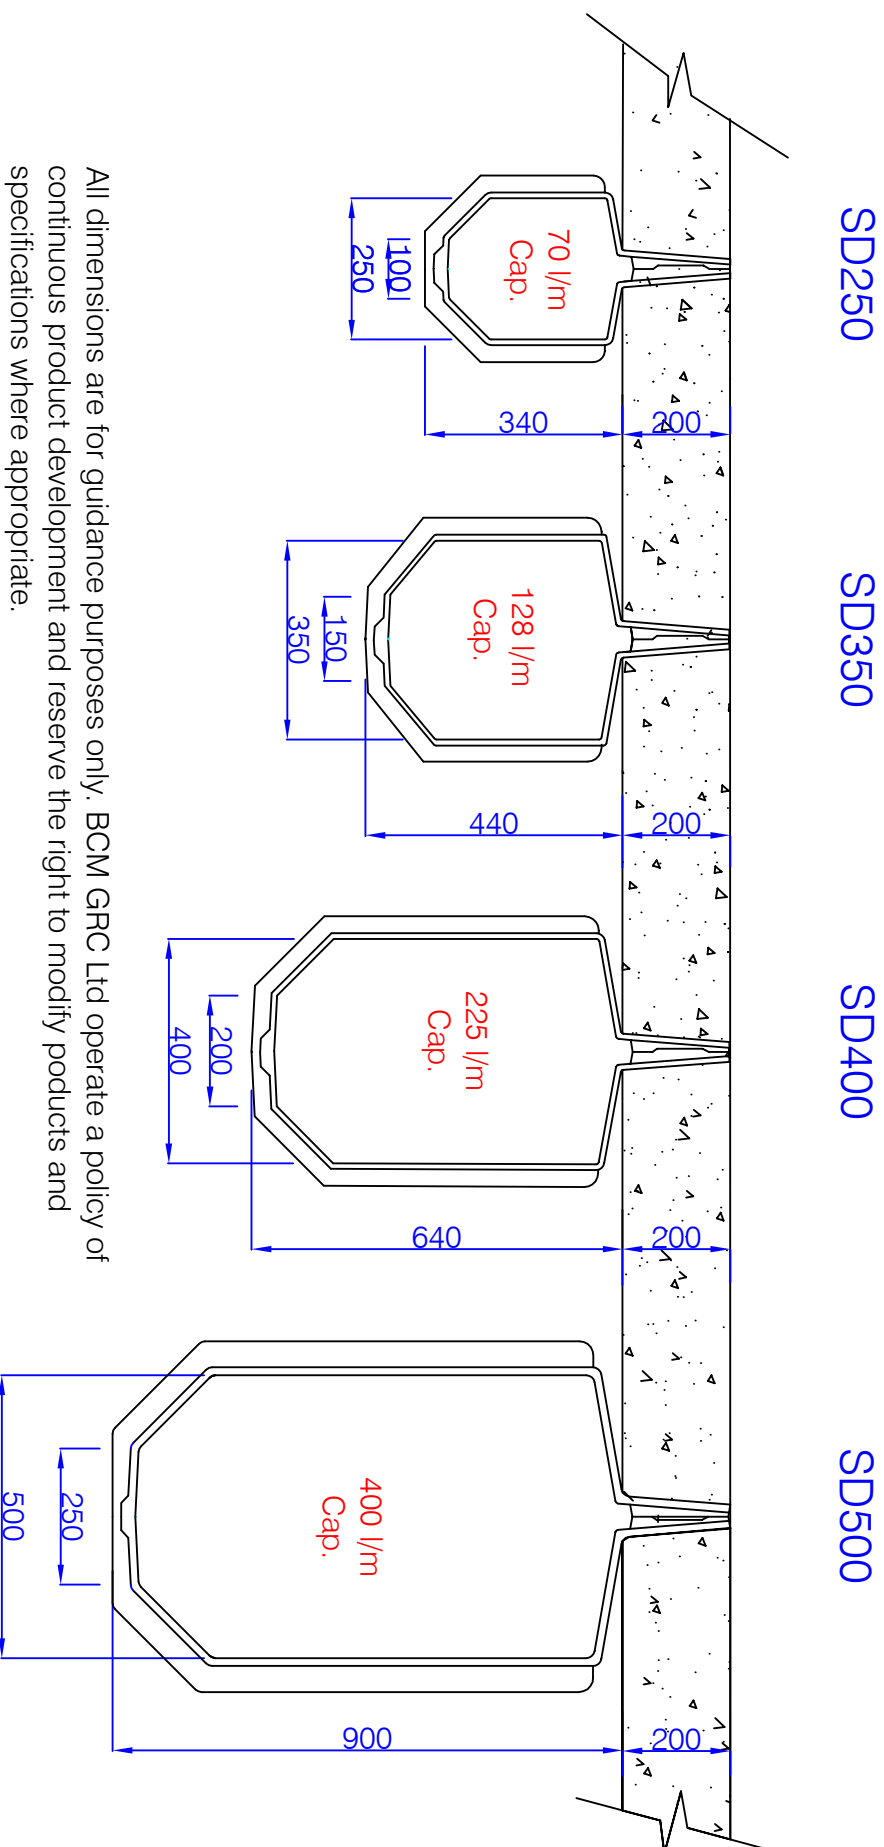

STORMIDRAIN™

Channel Range

All dimensions are for guidance purposes only. BCM GRC Ltd operate a policy of continuous product development and reserve the right to modify products and specifications where appropriate.