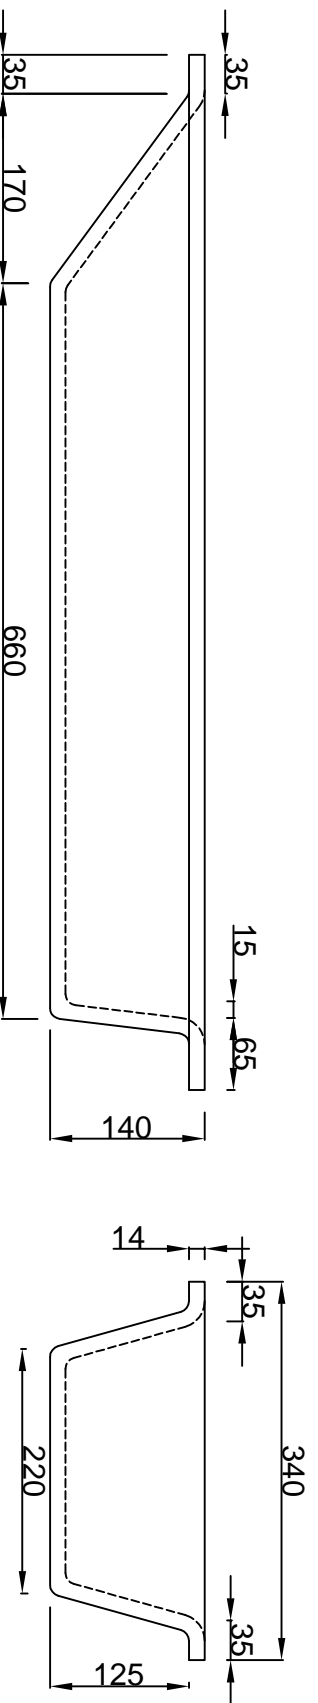

REVISIONS

BCM

GRC Limited

Unit 22 Civic Industrial Park
 Whitechurch Shropshire
 SY13 1TT
 Tel. 01948 665321
 Fax 01948 666381
 info@bcmgrc.com

www.bcmgrc.com

BCM GRC Ltd

B105

Dwg No:	B105
Drawn By	SCT
Date	23/04/08