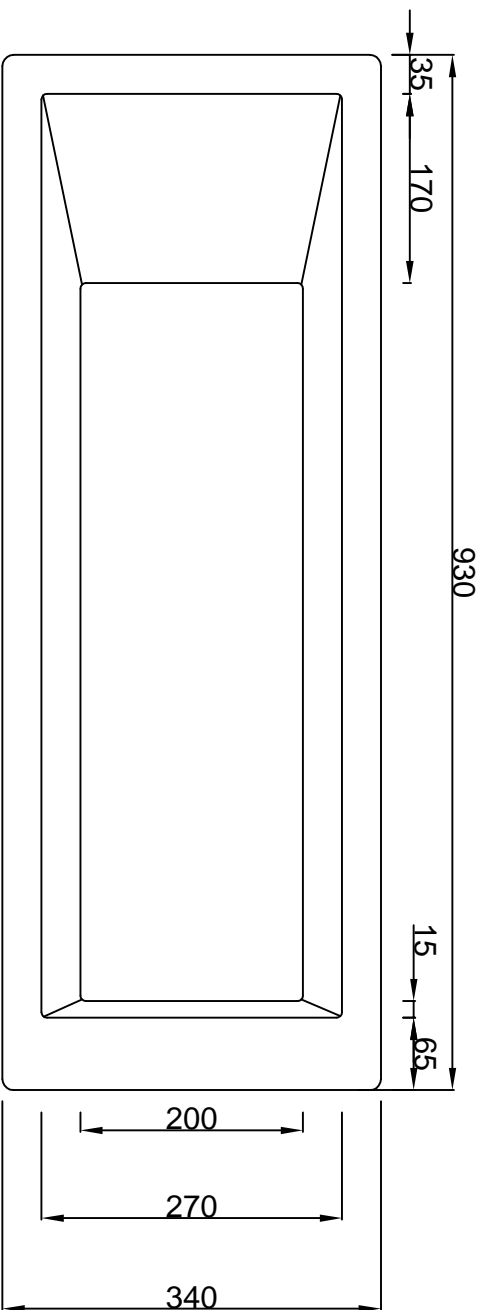

REVISIONS

BCM

GRC Limited

Unit 22 Civic Industrial Park
 Whitechurch Shropshire
 SY13 1TT
 Tel. 01948 665321
 Fax 01948 666381
 info@bcmgrc.com

www.bcmgrc.com

BCM GRC Ltd

B105

Dwg No:	B105
Drawn By	SCT
Date	23/04/08